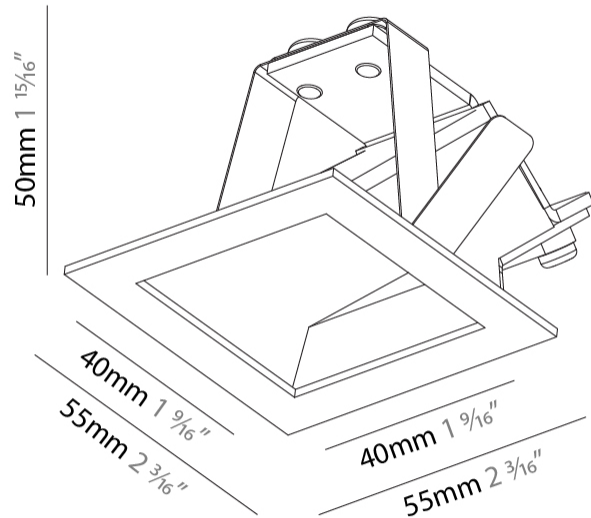

GENERAL

Series: Delight
Subseries: Delight Gooo!
Partner: Prolicht
Division: Architectural
Installation: Recessed
Product Type: Step Light
Mounting Location: Wall
Light Distribution: Asymmetric

PHYSICAL

Shape: Square
Length (mm): 55
Length (in): 2 3/16
Height (mm): 55
Depth (mm): 50
Height (in): 2 3/16
Depth (in): 1 15/16
Ceiling Thickness (mm): 10-15
Ceiling Thickness (in): 3/8 - 9/16
Min. Recessing Depth (mm): 15
Min. Recessing Depth (in): 9/16
Weight (kg): 0.11
Weight (lbs): 0.25
Fixture Finish: SSR / BKV / CWI / CRY / HAB / UFT / ITA / RUA / FTG / MYG / LOD / PUS / FRO / FUP / KIA / POP / BLS / SPG / MEY / GOH / CHC / COM / ABZ / JAG / OBR / MOS / ROR
Fixture Material: Aluminum

ELECTRICAL

Lamp Type: LED (Zhaga Standard)
Input Wattage (W): 2.2
Total Output Wattage (W): 2
Dimming: Tri-Mode (Non-Dimming and Phase Dimming (120Vac only) and 0-10V Dimming)
Driver Included: No
Driver Location: Remote
Driver Type: Constant Current - Universal
Input Voltage (V): 120 - 277
Constant Current (MA): 700

LED

Number of LEDs: 1
Color Temperature (°K): 2700 / 3000 / 4000
Max. Delivered Lumen (lm): 50
Nominal Lumen (lm): 170
CRI: >90 CRI
Lamp Life (hrs): 50000

OPTICAL

RATINGS AND CERTIFICATIONS

Certified By: Certified for North American Standards
IP rating: IP20