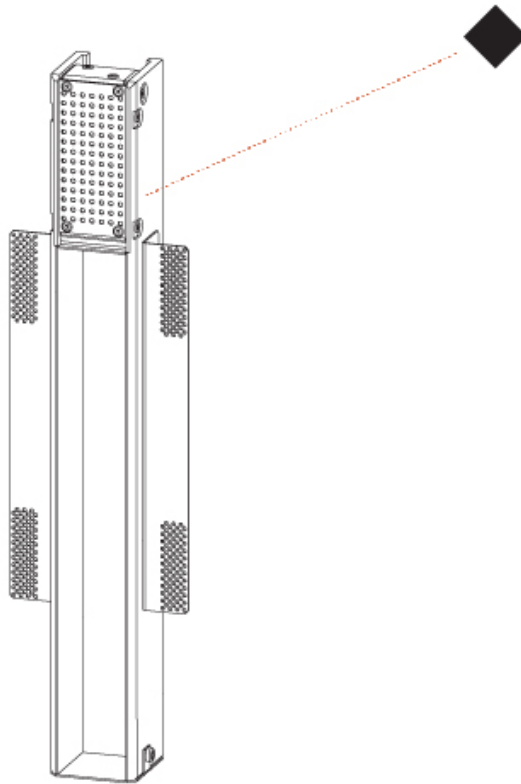

DELIGHT ONLY LIGHT TRIMLESS

A35690-

PROJECT _____

TYPE _____

SPECIFIER _____

QUANTITY _____

DATE _____

A